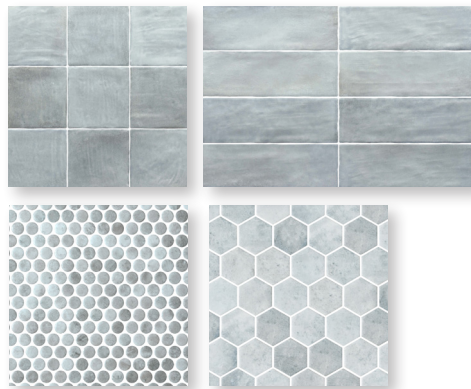

LEAD TIME

In Stock/Quick Ship

SIZES

1"x8" Jolly

Pennyround

2" Hexagon

Weald Green | 4"x4"

COLORS

Arena

Cinnamon

Silica White

Storm Blue

Terracotta

Weald Green

Packing Information

Size	Finish	Thickness	SF per Box	SF per Pallet	Pieces per Box
2.5"x8"	Matte	9 mm	5.38196	645.835	38
4"x4"	Matte	9 mm	6.45835	632.9179	60
1"x8" Jolly	Matte	9 mm	N/A	N/A	66
2" Hexagon Mosaic	Matte	9 mm	N/A	N/A	N/A
Pennyround Mosaic	Matte	9 mm	N/A	N/A	N/A